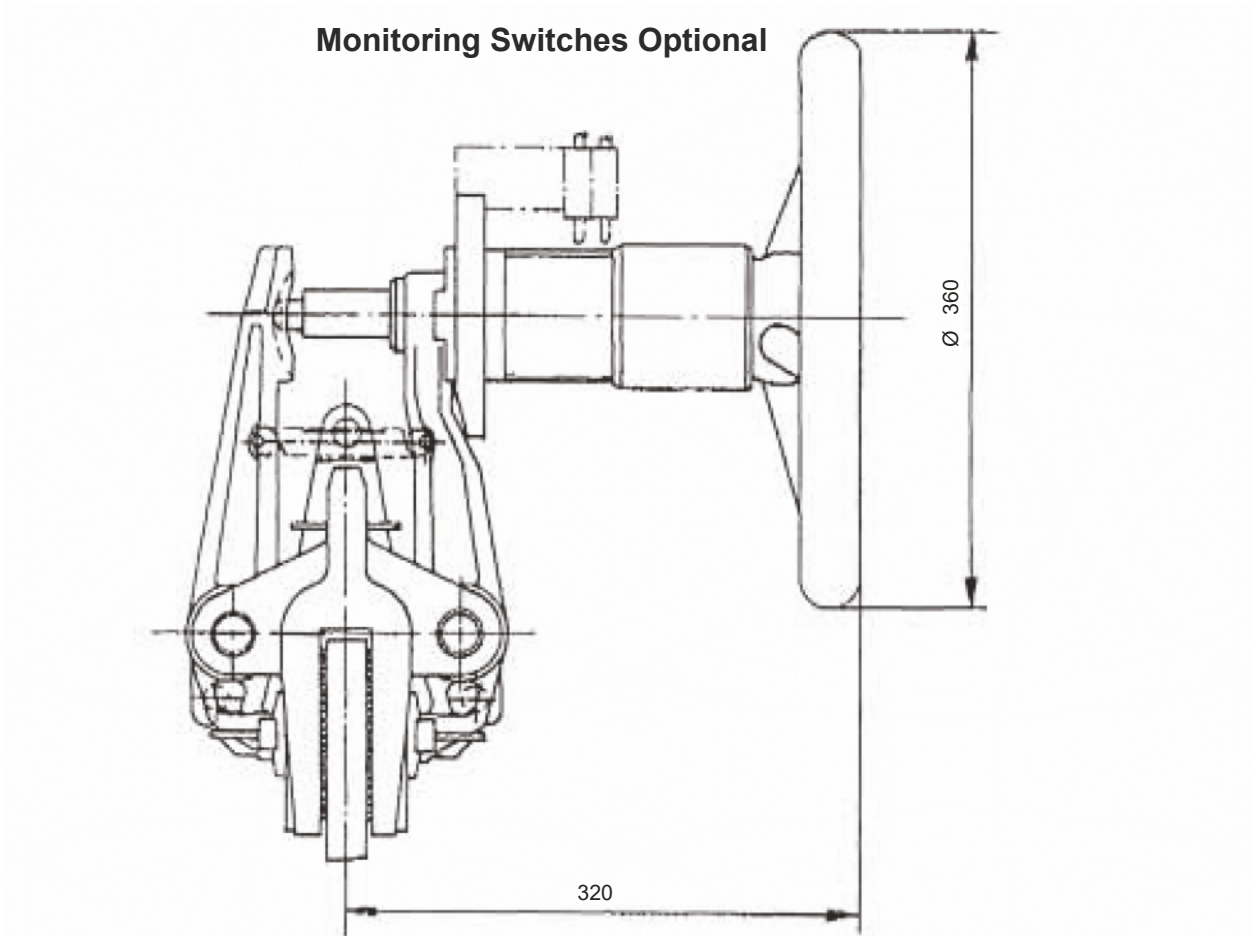

**GMRW Disc Brake Caliper Mechanically Applied, Hand Operated**

Nominal dimensions given.

# GMRW Disc Brake Caliper Mechanically Applied, Hand Operated

This approval is in Accordance with  
Certificate number 850822  
Issue 04 June 2009 © Twiflex 2001

Tel: +44 (0)1453 750814  
Fax: +44 (0)1453 765320  
www.howdon.co.uk  
sales@howdon.co.uk