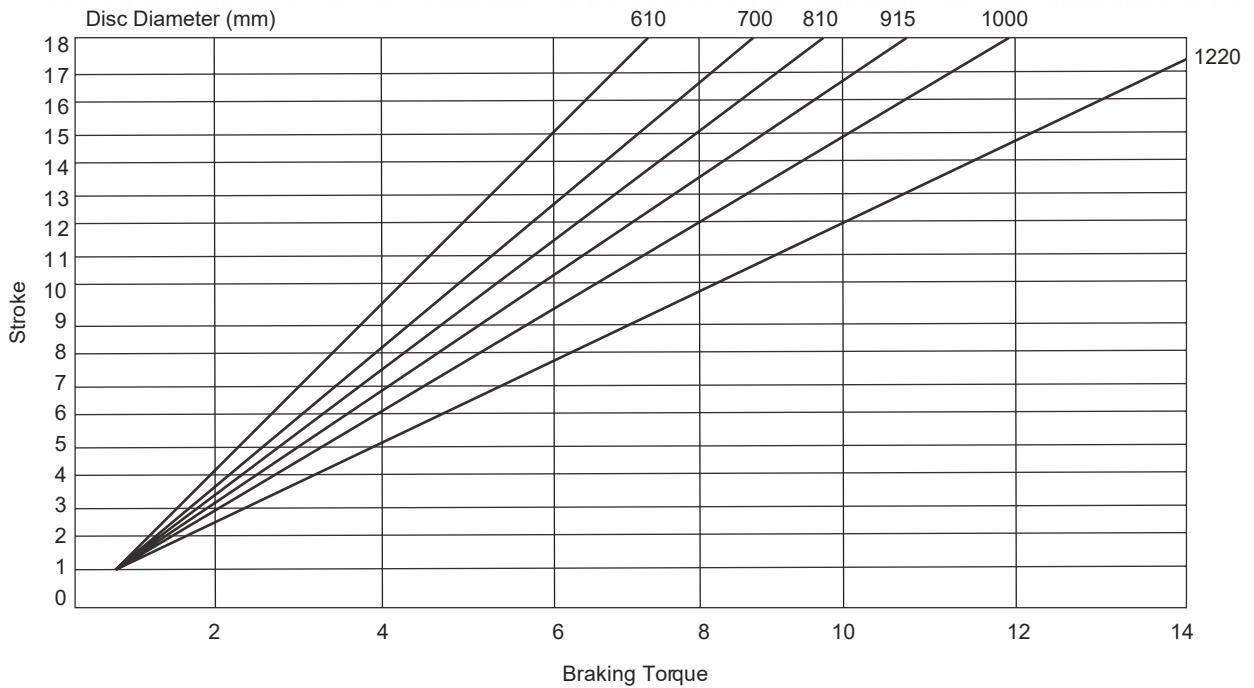

**GMRW Disc Brake Caliper Mechanically Applied, Hand Operated**

Nominal dimensions given.

# GMRW Disc Brake Caliper Mechanically Applied, Hand Operated

This approval is in Accordance with  
Certificate number 850822  
Issue 04 June 2009 © Twiflex 2001

Tel: +44 (0)1453 750814  
Fax: +44 (0)1453 765320  
www.howdon.co.uk  
sales@howdon.co.uk