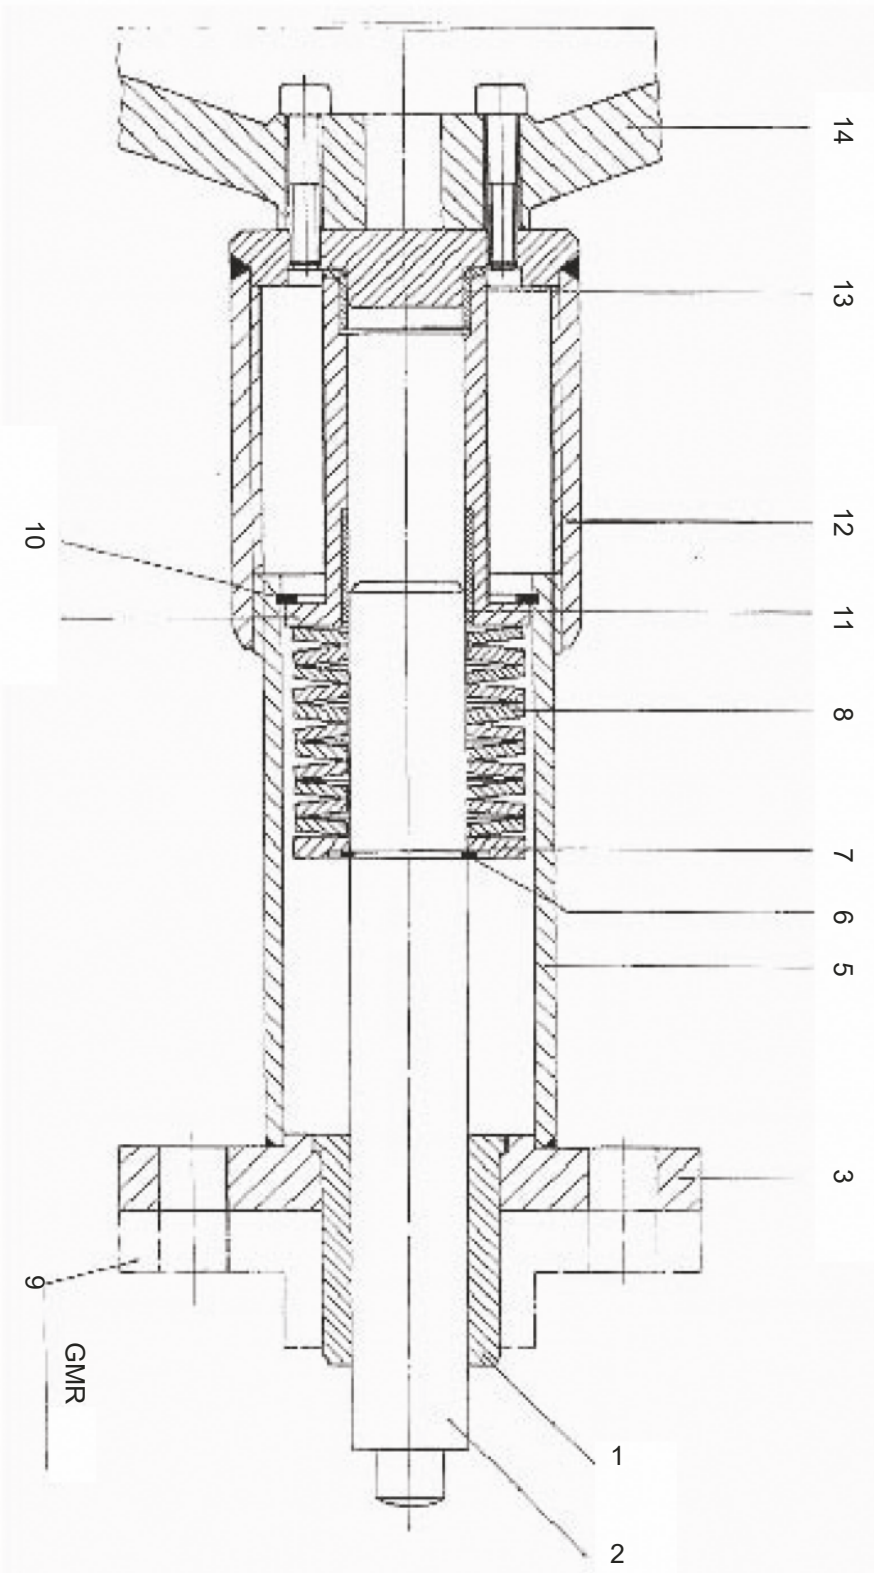

**GMRW Disc Brake Caliper Mechanically Applied, Hand Operated**

Nominal dimensions given.

# GMRW Disc Brake Caliper Mechanically Applied, Hand Operated

This approval is in Accordance with  
Certificate number 850822  
Issue 04 June 2009 © Twiflex 2001

Tel: +44 (0)1453 750814  
Fax: +44 (0)1453 765320  
www.howdon.co.uk  
sales@howdon.co.uk